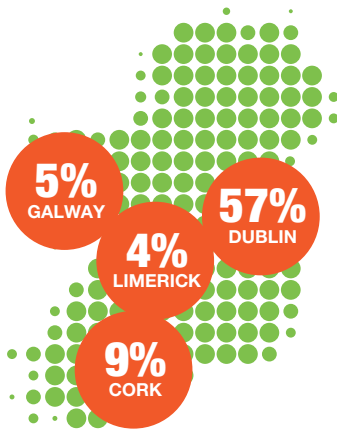

EMIS-2017 Ireland

DEMOGRAPHIC PROFILE

FINDINGS FROM THE EUROPEAN MEN WHO HAVE SEX WITH MEN
INTERNET SURVEY (IRELAND)

Read the full report at www.gayhealthnetwork.ie/research

2,083

MEN LIVING IN IRELAND
COMPLETED THE SURVEY

AVERAGE AGE
35 YEARS
(RANGE 17-74 YEARS)

RESPONDENTS
FROM EVERY
COUNTY
IN IRELAND

73% EMPLOYED

18% STUDENTS

5% UNEMPLOYED

49%

LIVING COMFORTABLY ON
THEIR PRESENT INCOME

17%